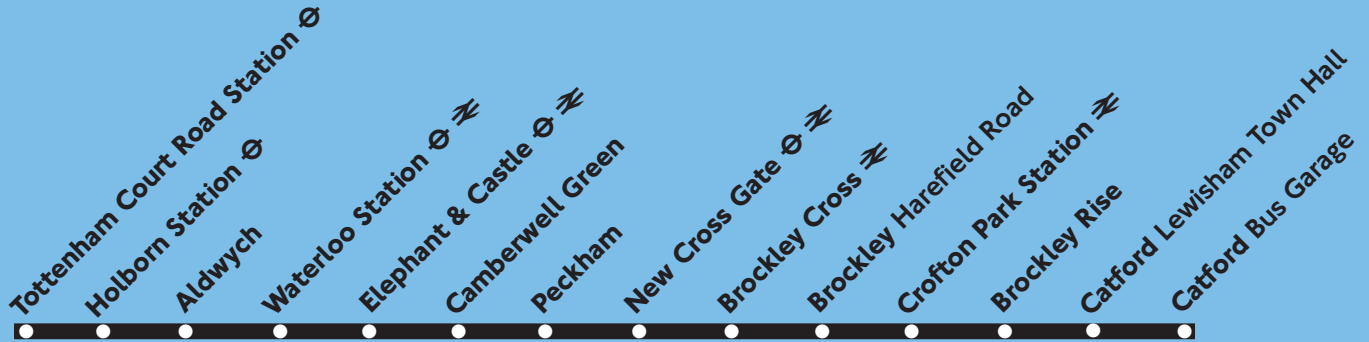

## Tottenham Court Road - Peckham - Catford

To stop the bus, always indicate clearly to the driver

Every night

### Every night

Tottenham Court Road Station	0010	0440
Holborn Station	0013	0443
Aldwych	0016	0446
Waterloo Station	0019	Then 0449
Elephant & Castle	0024	every 0454
Camberwell Green	0032	30 0502
Peckham High Street Rye Lane	0036	minutes 0506
New Cross Gate	0040	until 0510
Brockley Cross	0045	0515
Brockley Rise Chandos	0049	0519
Catford Lewisham Town Hall	0055	0525
Catford Bus Garage	0059	0529

Operated by London Central for London Buses 28.4.06 T66940

## Catford - Peckham - Tottenham Court Road

To stop the bus, always indicate clearly to the driver

Every night